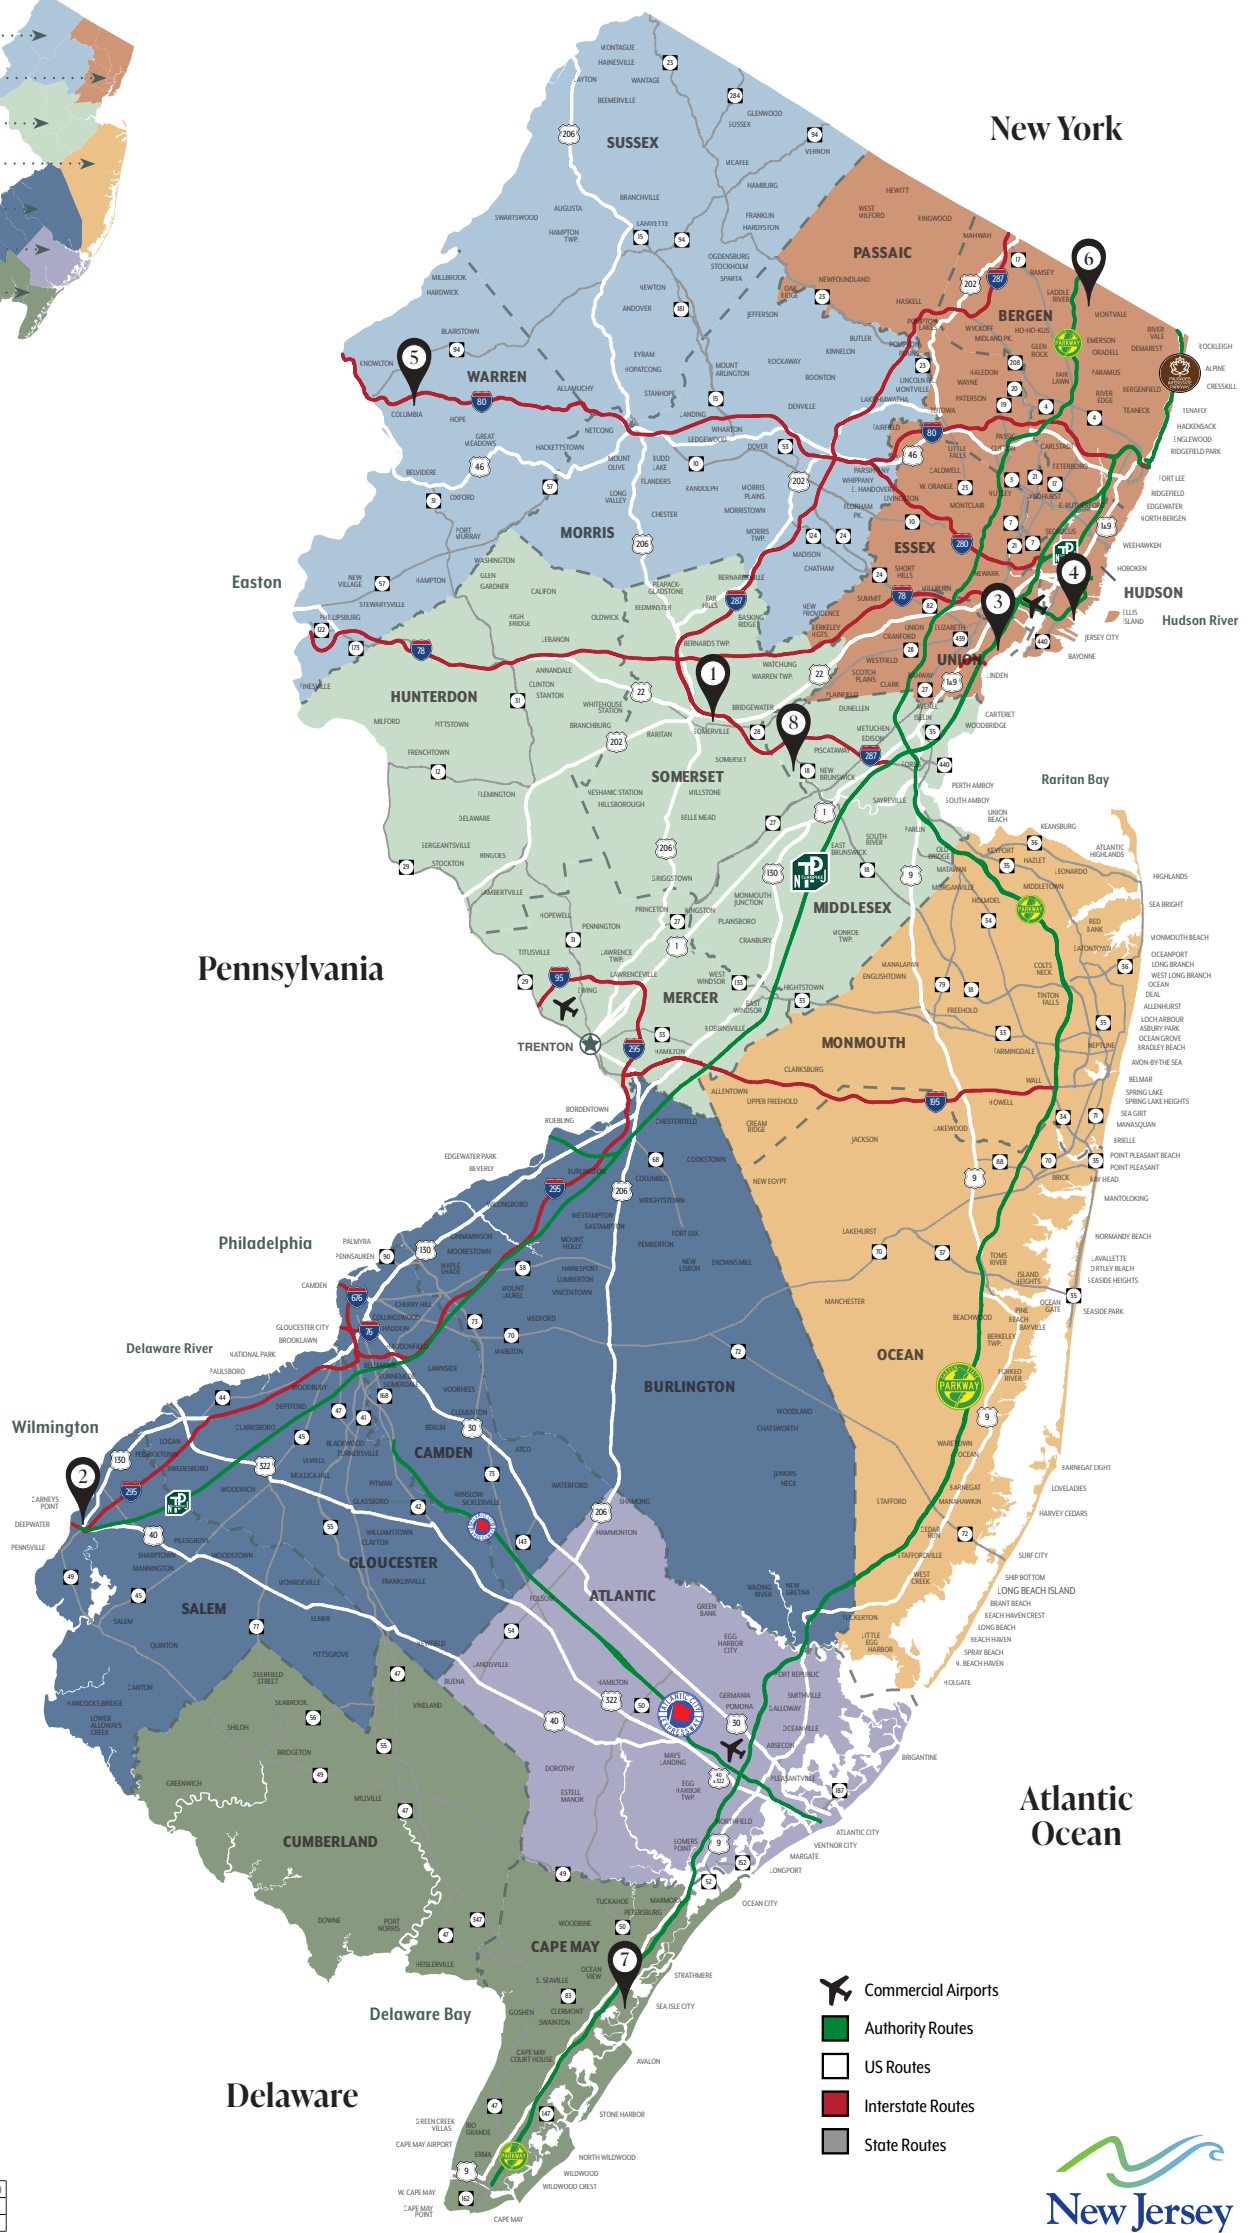

NEW JERSEY WELCOME CENTERS

- SOMERVILLE** (Somerset County, Central Jersey Region)
Somerset County Tourism & Information Center
50 Division St., 908-218-4300
- DEEPWATER** (Salem County, Delaware River Region)
*Deepwater Visitor Information Center
I-295 N., Exit 2B, 856-351-0194
- ELIZABETH** (Union County, Gateway Region)
The Mills at Jersey Gardens Information Center
651 Kapkowski Rd., Lower Level, Entrance D, 908-354-5900
- JERSEY CITY** (Hudson County, Gateway Region)
*Liberty State Park Welcome & Visitor Information Center
CRRNJ Terminal, 1 Audrey Zapp Rd., 201-915-3400
- KNOWLTON** (Warren County, Skylands aVRegion)
*Knowlton Welcome & Visitor Information Center
I-80 E., Mile Marker 7, 908-496-4994
- MONTVALE** (Bergen County, Gateway Region)
James Gandolfini Service Area & Information Center
172 Garden State Pkwy., Mile Marker 172, 201-391-8509
- OCEAN VIEW** (Cape May County, Southern Shore Region)
*Bruce Willis Service Area & Welcome Center
18 Garden State Pkwy., Mile Marker 18.3, 609-624-0918
- PISCATAWAY** (Middlesex County, Central Jersey Region)
Rutgers University Visitor Information Center
Busch Campus, 100 Sutphen Rd., 848-445-1000

*Denotes a staffed location. Verify all locations are open before travel.

NJ Mileage Chart	
78	78
59	65
76	59
111	40
63	58
51	112
95	42
71	106
48	53
45	108
38	95
59	121
126	63
24	56
48	37
102	127
42	75
54	102
79	60
111	79

- Commercial Airports
- Authority Routes
- US Routes
- Interstate Routes
- State Routes